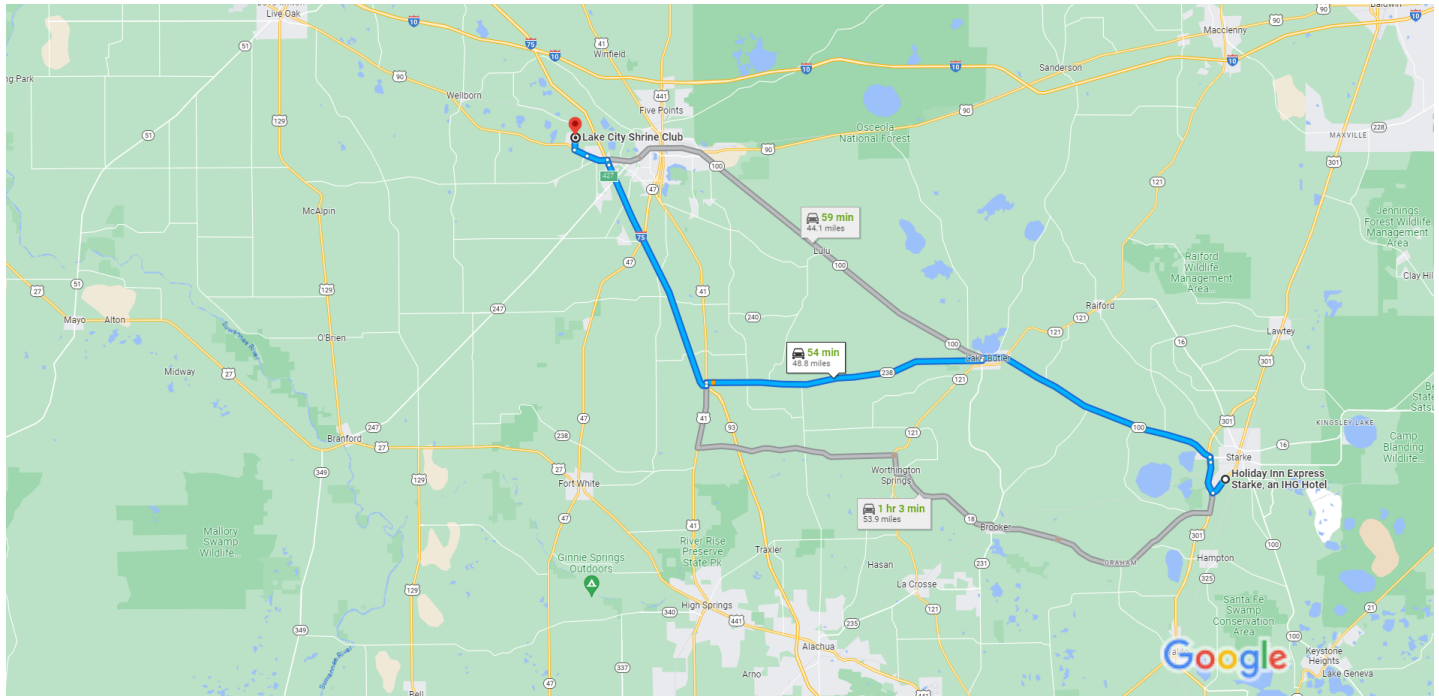

GUEST INFORMATION:

Please include the following information in your RSVP:

- Your Name and Title
- Lodge Name and Lodge Number
- Lady's Name (if attending)
- Total number attending

Holiday Inn Express Starke, an IHG Hotel, 15111 US-301, Starke, FL 32091 to Lake City Shrine Club, 771 NW Brown Rd, Lake City, FL 32055 Drive 48.8 miles, 54 min

Map data ©2023 Google 2 mi

Holiday Inn Express Starke, an IHG Hotel
15111 US-301, Starke, FL 32091

↑ 1. Head west on SE 145th Terrace toward US-301 N
8 sec (187 ft)

Take FL-100 W/State Rte 100 W, FL-238 W and I-75 N to NW Brown Rd in Columbia County

54 min (48.8 mi)

↶ 2. Turn left onto US-301 S
1.0 mi

↷ 3. Turn right onto US-301 N/State Rte 223 S
1.8 mi

↷ 4. Take the FL-100 exit toward Starke/Lake Butler
0.3 mi

↶ 5. Turn left onto FL-100 W/W Madison St/State Rte 100 W

📍 Continue to follow FL-100 W/State Rte 100 W

📍 Pass by Dollar General (on the left in 13.4 mi)

13.8 mi

↶ 6. Turn left onto SW 6th Ave
0.1 mi

- 7. Turn right onto FL-238 W/SW 2nd St
 i Continue to follow FL-238 W
_____ 15.3 mi
- ↶ 8. Turn left onto US-441 S/US Hwy 41 S
_____ 0.2 mi
- ⤴ 9. Use the right lane to take the ramp onto I-75 N
_____ 13.4 mi
- 10. Take exit 427 for US-90 W
_____ 0.3 mi
- ↶ 11. Use the left 2 lanes to turn left onto US-90 W/W
 US Hwy 90
_____ 1.2 mi
- ↑ 12. Continue straight to stay on US-90 W/W US Hwy
 90
_____ 0.7 mi
- 13. Turn right onto NW Brown Rd
 i Destination will be on the right
_____ 0.7 mi